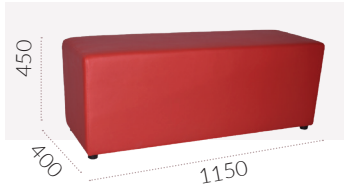

Bench

ORIGIN: China **USE:** Indoor **WARRANTY:** 12 Months

DIMENSIONS:

Bench

CODES:

Black - BEDE120BK
Blue - BEDE120BL
Red - BEDE120RD

FINISHES:

Bench

SPECIFICATIONS:

Body:

Material: High density foam

Upholstered: Commercial grade vinyl

Rub Tested: 100,000 cycles

Feet:

Footglides:

* Plastic Button Feet